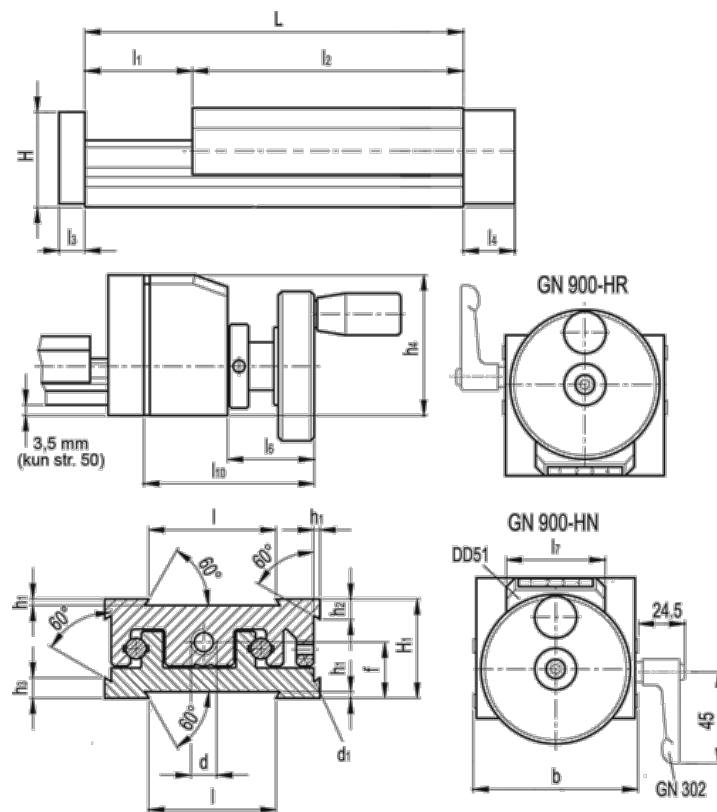

Data Sheet

Article number: 20779013

Description: Adjustable slide unit
GN 900-50-170-100-HN-2

Measures

b = 50	h3 = 7.0	l7 = 33
d = M6x1	h4 = 47	l10 = 57
d1 = M4	l = 30	
f = 13.0	L - l1 = 170-100	
H = 23.0	l2 = 70	
h1 = 1.5	l3 = 6	
H1 = 23	l4 = 12	
h2 = 4.5	l6 = 22	